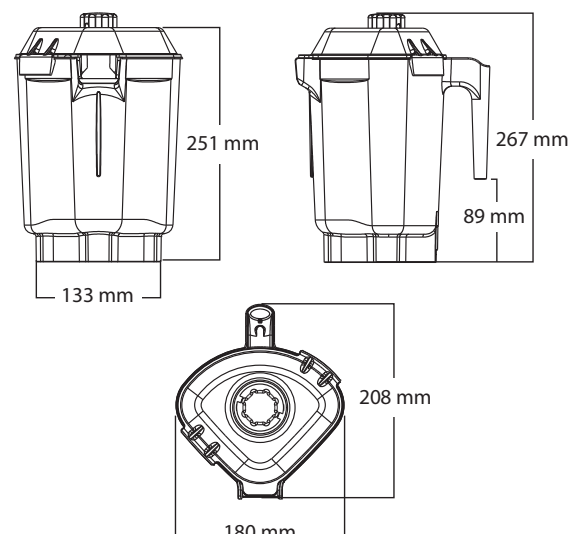

0.9 Litre Advance® Container (Plug lid)

Model: VM58667

Greater Efficiency and Speed of Service

The Advance® container creates faster, smoother pouring and has a longer container and blade life.

Features

- Unique shape and design improves pourability, resulting in time and cost savings and an improved speed of service
- Built-in, dripless spout means less mess and waste
- Superior durability with double sealed bearings, provides a longer blade life
- Shatter-proof polycarbonate stackable container complete with Advance® blade assembly and lid
- Operates with current machine programming or allows for new, more efficient programming
- Size 0.9 litre

Unique shape and design

VM58667 pictured

Specifications

- Material: Polycarbonate
- Description: High-impact, clear/stackable, complete with Advance blade assembly and lid
- Model No: VM58667 (0.9 litre)